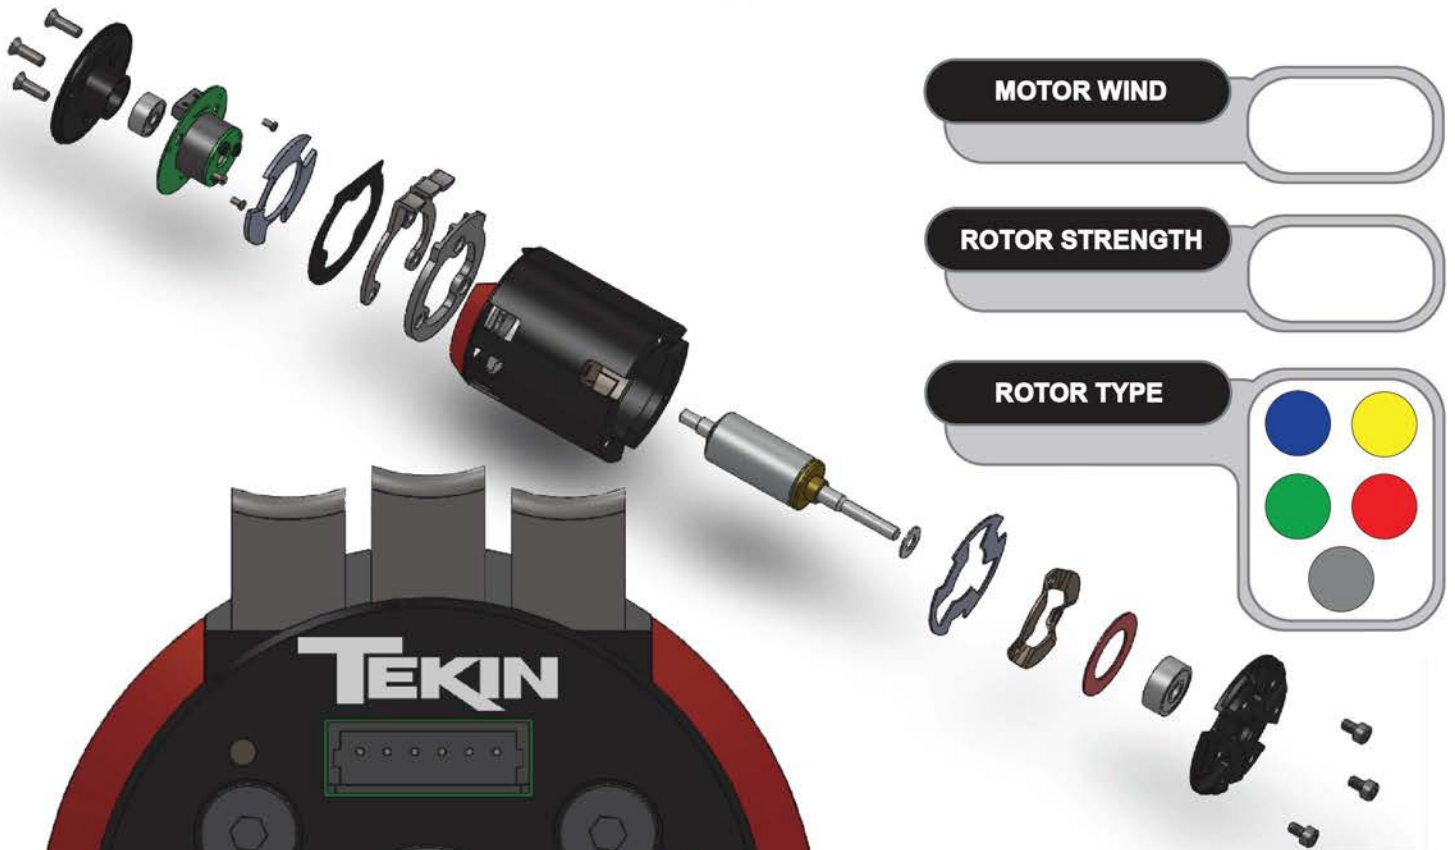

GEN3 MOTOR SETUP SHEET

MOTOR WIND

ROTOR STRENGTH

ROTOR TYPE

Blue Yellow
 Green Red
 Grey

GEARING

TRACK DIMENSIONS

CAN TIMING