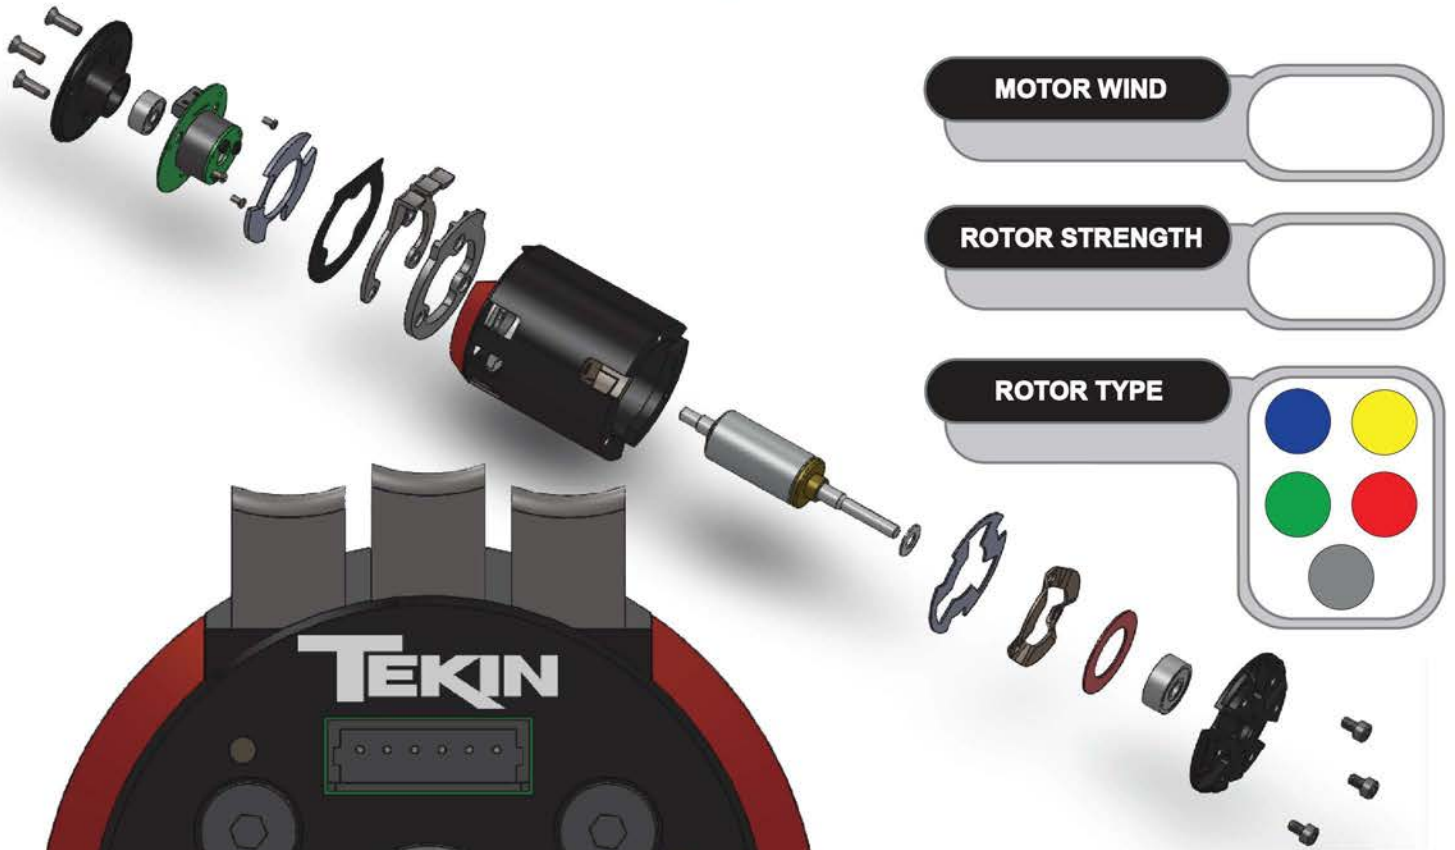

GEN3

MOTOR SETUP SHEET

MOTOR WIND

ROTOR STRENGTH

ROTOR TYPE

GEARING

TRACK DIMENSIONS

CAN TIMING

1S

2S

OFF-ROAD

ON-ROAD

OVAL

RESULTS

MOTOR TEMPERATURE:

FAN